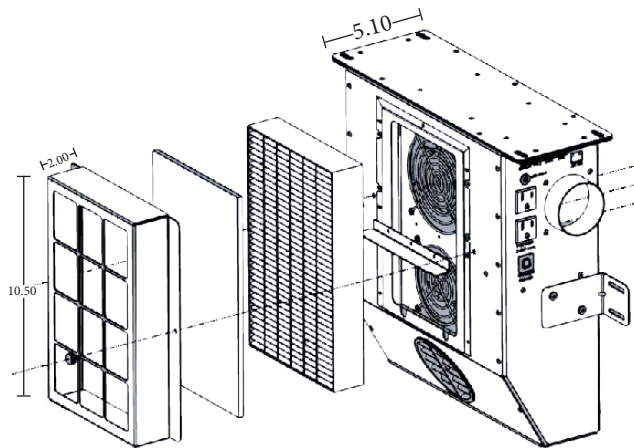

Console management system & personal desk environment

Left Side

ME200 Front View

Note: Optional horizontal mounting x2

Right Side

Optional HEPA Filtration

HEPA filter shown to reduce particles at vent by 94%

*View [page 4](#) for more details

Console management system & personal desk environment

Specifications:

Cooling	Air Velocity Up to 1100 ft/min
Heating	0-350W; up to 140°F (60°C) outlet temperature
Task Light	Max 3A load, 2 outlets, on/off versatility for incandescent lights
Lifts	Up to 3 Linak lifts control references (Linak Model CBD6S) or dry contacts for up to 2 24VDC 2AMP max loads leg lifts
Auxiliary outlet	Dimmable 120 volt outlet may adjust through graphical interface
LED Light	Dimmable 24 VDC light used with power barrel connector PWG 2.10 ID, 5.5 mm OD
Commercial grade	Powder coated, lightweight aluminum
Controls	Touchscreen digital interface
Filtration	MERV 7 (standard); Optional 99.97 HEPA filtration
Motion sensor	10-minute turn off with no activity; returns to last setting upon activation
USB port on the user interface	5 VDC output, 5w charge power
White noise generator	Sound masking allows for speech privacy and sharper focus
Voltage/Frequency/Current	115V/60Hz/3.9A
User presets	Up to 15 users
Clock/Calendar	Standard digital clock/Display calendar