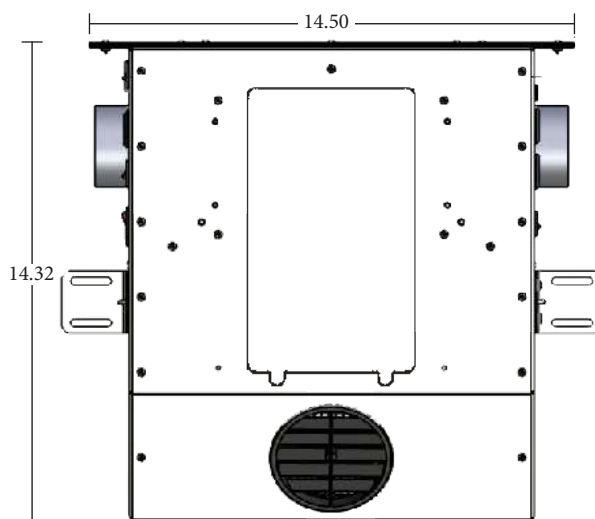

ME200 Front View