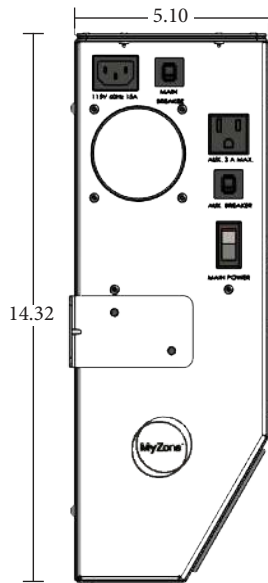

Console management system & personal desk environment

Left Side