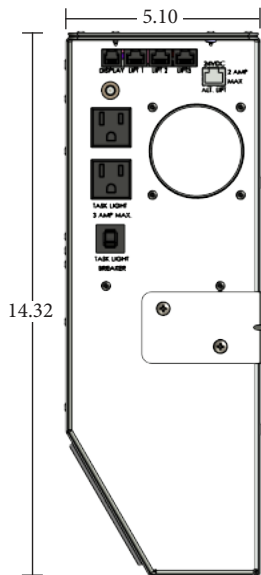

Console management system & personal desk environment

Left Side

ME200 Front View

Note: Optional horizontal mounting x2

Right Side

Optional HEPA Filtration

HEPA filter shown to reduce particles at vent by 94%

*View [page 4](#) for more details

Console management system & personal desk environment

Specifications:

Cooling	Air Velocity Up to 1100 ft/min
Heating	0-350W; up to 140°F (60°C) outlet temperature
Task Light	Max 3A load, 2 outlets, on/off versatility for incandescent lights
Lifts	Up to 3 Linak lifts control references (Linak Model CBD6S) or dry contacts for up to 2 24VDC 2AMP max loads leg lifts
Auxiliary outlet	Dimmable 120 volt outlet may adjust through graphical interface
LED Light	Dimmable 24 VDC light used with power barrel connector PWG 2.10 ID, 5.5 mm OD
Commercial grade	Powder coated, lightweight aluminum
Controls	Touchscreen digital interface
Filtration	MERV 7 (standard); Optional 99.97 HEPA filtration
Motion sensor	10-minute turn off with no activity; returns to last setting upon activation
USB port on the user interface	5 VDC output, 5w charge power
White noise generator	Sound masking allows for speech privacy and sharper focus
Voltage/Frequency/Current	115V/60Hz/3.9A
User presets	Up to 15 users
Clock/Calendar	Standard digital clock/Display calendar