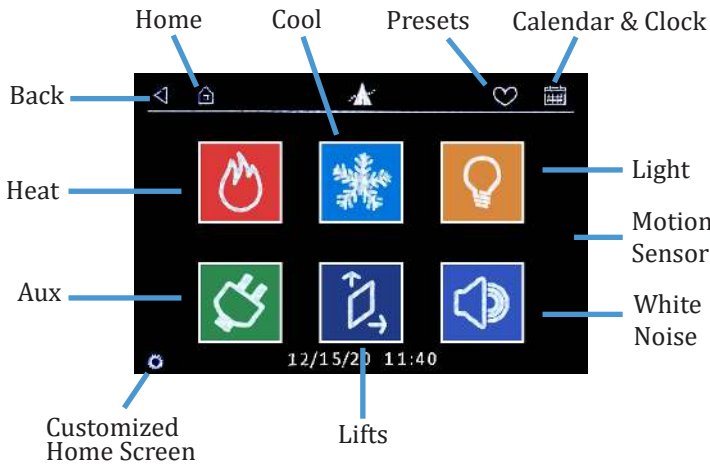

Console management system & personal desk environment

System Overview

MyZone personal desk environment is a console management system that attaches to a personal work surface and combines environmental control, lighting control, and lift functions inside a single unit. This desktop management system features a non-fixed controller, allowing users the flexibility to position the controller anywhere on their desk.

Standard Features

- Variable Heating & Cooling with adjustable louvers
- Cord connected controller for flexibility
- Integrated leg lift control for sit/stand desk
- Task light dimming
- Presets for up to 15 users
- Automatic motion sensor puts system into sleep mode after ten (10) minutes inactivity
- Adjustable clock and calendar
- Adjustable white noise generator
- Optional [HEPA Filter](#)

Can be mounted horizontally or vertically under desk

- **Lowest power consumption in the industry**
Half the power draw of all similar systems
- **Integral Motion Sensor w/ Auto-Sleep Mode**
Additional power savings

Console management system & personal desk environment

Left Side

ME200 Front View

Note: Optional horizontal mounting x2

Right Side

Optional HEPA Filtration

HEPA filter shown to reduce particles at vent by 94%